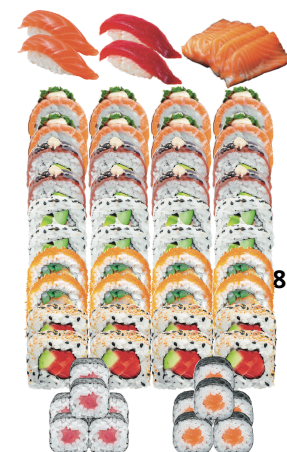

110. Sense-ation Set
2 Salmon Nigiri
2 Tuna Nigiri
5 Salmon Sashimi
8 Soft Shell Tuna
8 Spicy Tuna
8 Californian Fried Shrimp Maki
8 Spicy Beef
6 Salmon Maki
6 Tuna Maki
61 st. 63.00

Allergieën? Meld het ons!
Allergies? Let us know!